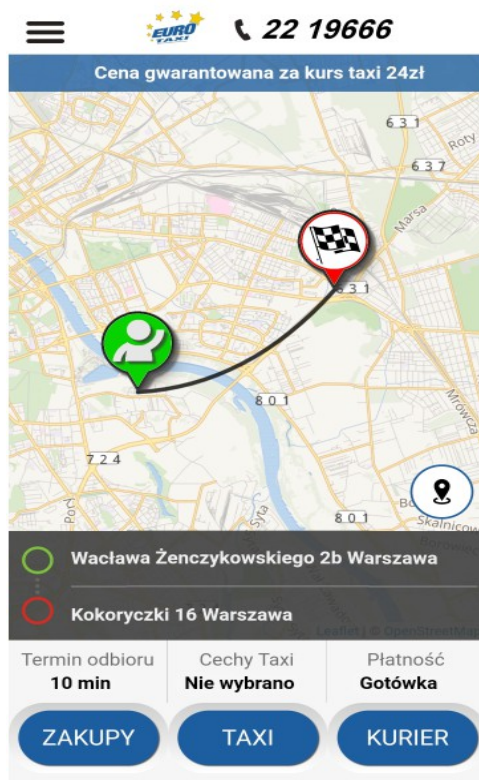

Zamówienia można składać poprzez nasz, czynny całą dobę call center lub przez aplikację **EuroTaxi Warszawa** dostępną w sklepie Play lub App Store. Instalując ją na telefonie do przejazdów bezgotówkowych system sam uzupełni wszystkie niezbędne dane. Wystarczy kliknąć i zamówić przejazd.

Do tej pory zaufało nam ponad 600 firm na terenie całej Polski między innymi: Lux Med, Auchan Polska, Castorama Polska, OBI Carrefour Polska, Bank Millenium, TVP, PKP Energetyka i wiele innych.